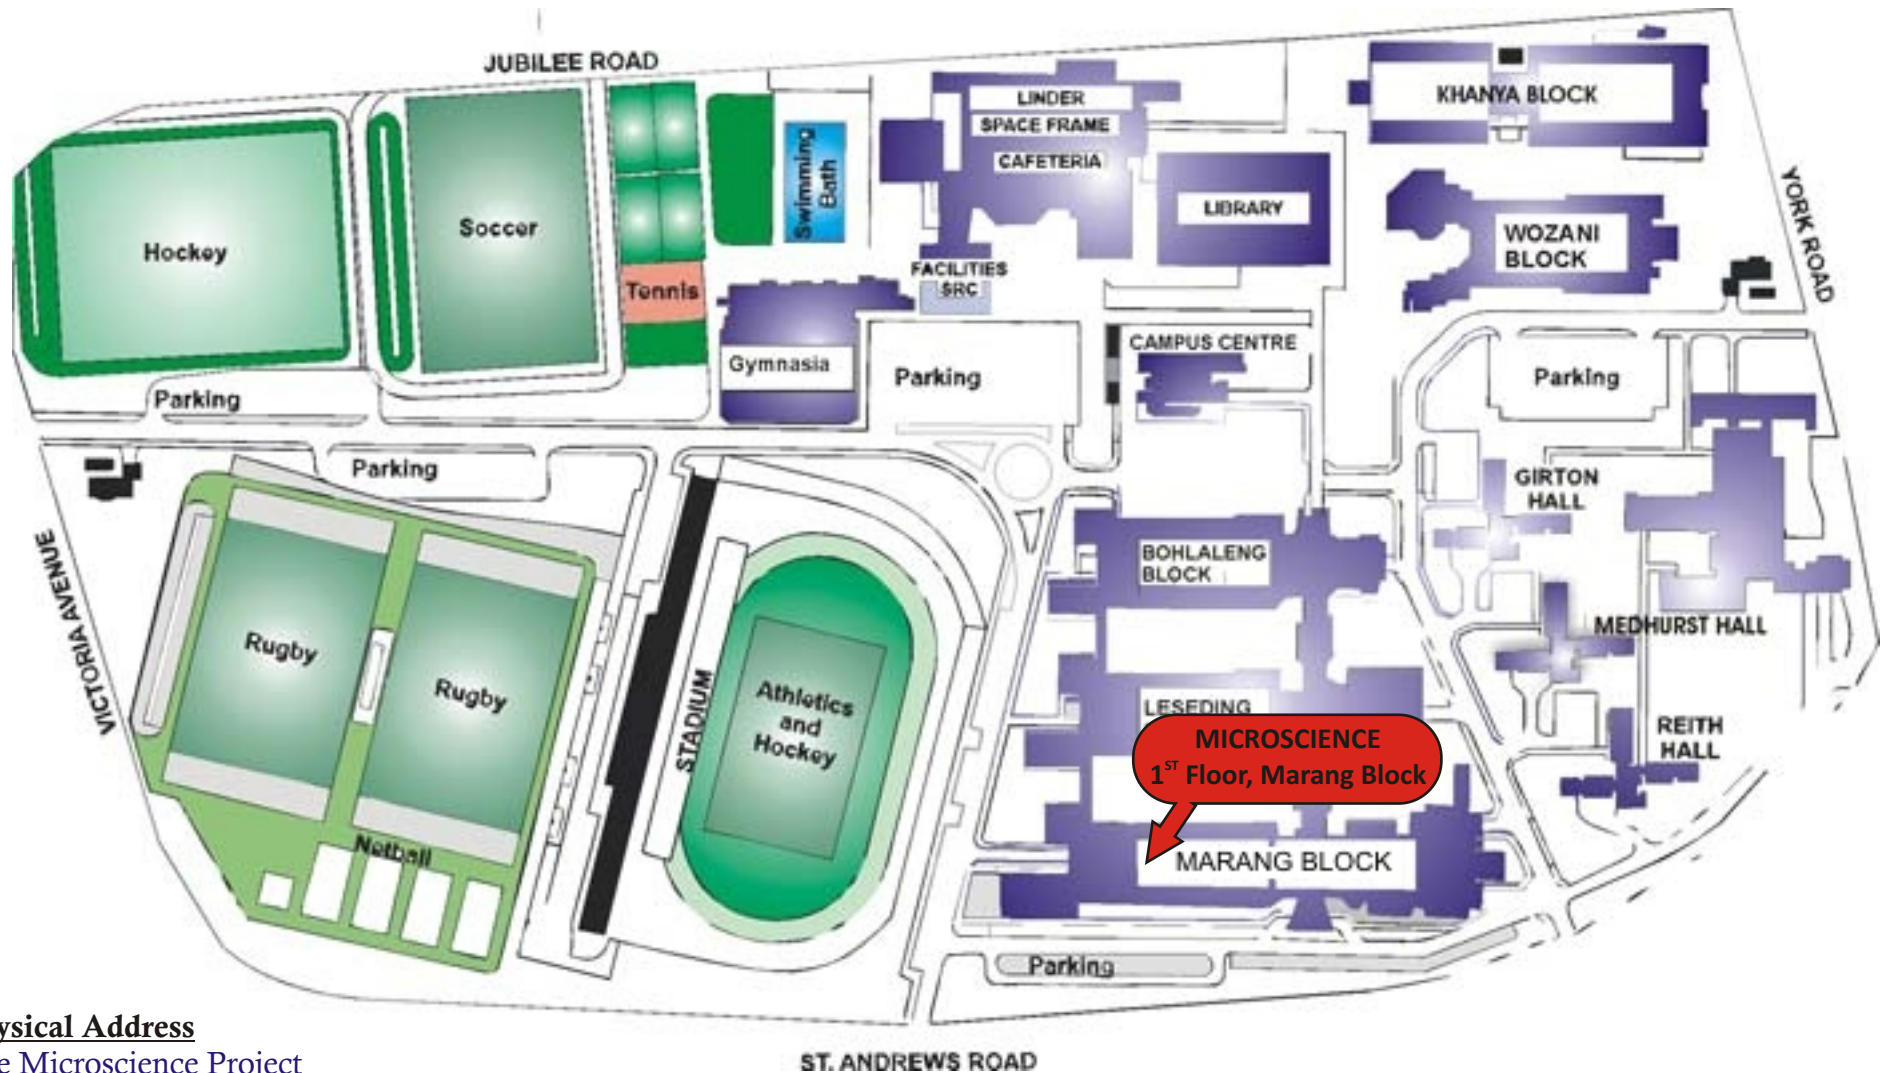

MAP OF THE WITS EDUCATION CAMPUS SHOWING LOCATION OF MICROSCIENCE PROJECT

Physical Address

The Microscience Project
University of the Witwatersrand
School of Education
1st Floor, Marang Block
27 St Andrews Road
Parktown, Johannesburg
South Africa
Tel: +27 11 717 3471/3486
Fax: + 27 11 717 3479